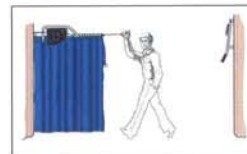

OTHER FABRICS AVAILABLE.
Consult factory.

EASY OPERATION:

1 First slide the curtain onto the cable guide.

2 Then release the handle which retains the cable on the opposite side of the bay.

3 The cable retracts automatically onto the drum. All you have to do is follow until the handle locates on the cable guide.

4 You may then turn the complete hanger through 180° to swing both the curtain and hanger out of the way in only a couple of seconds.

ORDERING GUIDE

Size (HxW in feet)	Fabrics		
	SAF-T-VU	Weld-TEX	Zebra
5x13	XT513-SV	XT513-WT	ST513-Z
5x26	XT526-SV	XT526-WT	ST526-Z
6x13	XT613-SV	XT613-WT	ST613-Z
6x26	XT626-SV	XT626-WT	ST626-Z