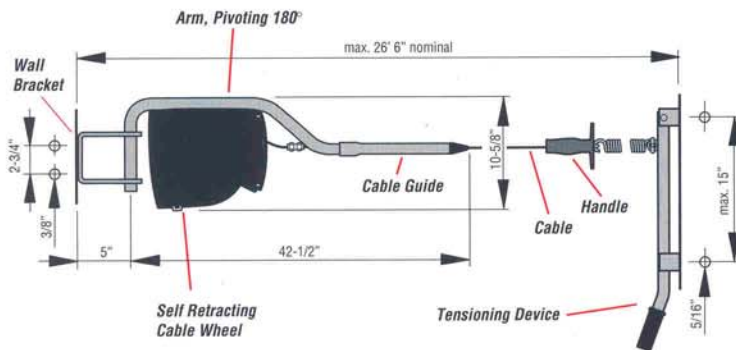

A FEW COMPONENTS MAKE THE COMPLETE SYSTEM:

MATERIAL DESCRIPTIONS:

SAF-T-VU™ – This heavy-duty (.012" to .014") transparent vinyl film is CFM approved and available in yellow, orange, green, gray, blue, clear or Shade 8. Service range: 3° to 165° F.

SVO Saf-T-Vu™ Orange	SVC Saf-T-Vu™ Clear	SVGN Saf-T-Vu™ Green
SVB Saf-T-Vu™ Blue	SVGY Saf-T-Vu™ Gray	SV8 Saf-T-Vu™ Shade 8
SVY Saf-T-Vu™ Yellow		

WELD-TEX™ – Carrying CFM approval, vinyl-coated 16 oz Weld-TEX resists oils, alkalis and most acids along with fire, water and mildew. Available in yellow and green. For use as curtains or vertical partitions, welding and grinding screens. Service range: -40° to 180° F continuous.

WTY Weld-TEX Yellow	WTGN Weld-TEX Green

ZEBRA – Identical in composition to Weld-TEX with distinctive yellow-and-black stripes on the face and solid black on the reverse.

Z Zebra Yellow/Black Stripe

OTHER FABRICS AVAILABLE.
Consult factory.

EASY OPERATION:

1 First slide the curtain onto the cable guide.

2 Then release the handle which retains the cable on the opposite side of the bay.

3 The cable retracts automatically onto the drum. All you have to do is follow until the handle locates on the cable guide.

4 You may then turn the complete hanger through 180° to swing both the curtain and hanger out of the way in only a couple of seconds.

ORDERING GUIDE

Size (HxW in feet)	Fabrics		
	SAF-T-VU	Weld-TEX	Zebra
5x13	XT513-SV	XT513-WT	ST513-Z
5x26	XT526-SV	XT526-WT	ST526-Z
6x13	XT613-SV	XT613-WT	ST613-Z
6x26	XT626-SV	XT626-WT	ST626-Z

NOTE: Custom sizes available. Consult factory.

4343 Chavenelle Drive
Dubuque, Iowa 52002-2654
Toll Free: 800-553-5560
Fax: 319-589-2754

Visit our Web Site at:
www.frommelsafety.com

5-00
Litho in U.S.A.