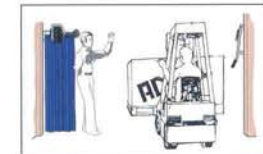

OTHER FABRICS AVAILABLE.
Consult factory.

EASY OPERATION:

1 First slide the curtain onto the cable guide.

2 Then release the handle which retains the cable on the opposite side of the bay.

3 The cable retracts automatically onto the drum. All you have to do is follow until the handle locates on the cable guide.

4 You may then turn the complete hanger through 180° to swing both the curtain and hanger out of the way in only a couple of seconds.

ORDERING GUIDE

Size (HxW in feet)	Fabrics		
	SAF-T-VU	Weld-TEX	Zebra
5x13	XT513-SV	XT513-WT	ST513-Z
5x26	XT526-SV	XT526-WT	ST526-Z
6x13	XT613-SV	XT613-WT	ST613-Z
6x26	XT626-SV	XT626-WT	ST626-Z