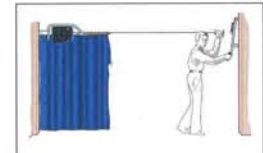

OTHER FABRICS AVAILABLE.
Consult factory.

EASY OPERATION:

1 First slide the curtain onto the cable guide.

2 Then release the handle which retains the cable on the opposite side of the bay.

3 The cable retracts automatically onto the drum. All you have to do is follow until the handle locates on the cable guide.

4 You may then turn the complete hanger through 180° to swing both the curtain and hanger out of the way in only a couple of seconds.

ORDERING GUIDE

Size (HxW in feet)	Fabrics		
	SAF-T-VU	Weld-TEX	Zebra
5x13	XT513-SV	XT513-WT	ST513-Z
5x26	XT526-SV	XT526-WT	ST526-Z
6x13	XT613-SV	XT613-WT	ST613-Z
6x26	XT626-SV	XT626-WT	ST626-Z