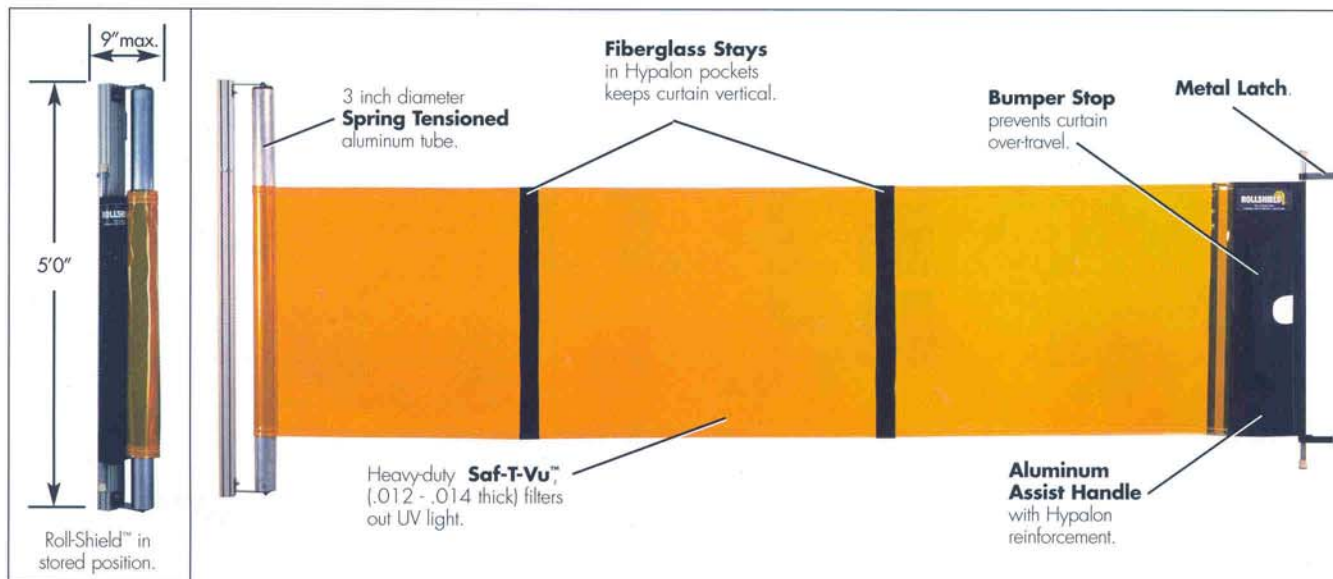

Part No. - WPD
(2 wall brackets and 4" O.D. tube.)

NOTE: Mounting pedestals and brackets are optional and must be ordered separately from the Swivel Roll-Shield.

Floor Layout Examples:

1 Cell-Perimeter Wall (Chain Suspended)

1 Cell-Corner

2 Cell-Perimeter Wall

ROLLSHIELD™

SIDE-TO-SIDE SAFETY CURTAIN

Innovative - Easy To Use

- Manual Roll-up Safety Curtain extends and retracts sideways up to 20'.
- Spring tensioned aluminum roller keeps curtain taut and automatically retracts curtain to stored position.
- Curtain stores safely and out of harms way, requiring minimal floor space.
- Does not require overhead suspension eliminating obstructions to overhead equipment and process.
- Ideal for larger openings where frequency of use is low but full access is a requirement.
- Available in our standard Saf-T-VU and Weld-TeX fabrics.
- Curtains attach to roller with hook and loop fasteners for ease of replacement.
- Standard curtain heights are 3' and 4' and widths up to 20'.

RETRACTABLE CABLE CURTAIN

Combining a safety curtain and a suspension device, the X-Ten is a versatile area protection system. By conveniently extending and retracting, the X-Ten can span distances up to 26 feet, thus providing an effective method of area protection. The X-Ten can be used in combination with additional curtains for corner, perimeter, or open floor cells.