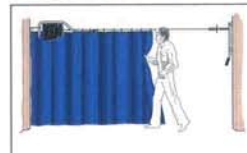

EASY OPERATION:

1 First slide the curtain onto the cable guide.