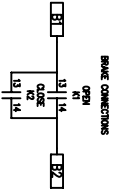

REV	DESCRIPTION	DATE	BY	CHK

CAUTION:
ALL BLACK WIRES ARE AT
POTENTIALLY LETHAL VOLTAGE.

CONTROL WIRING
TO BE 18 AWG
RED UNLESS
OTHERWISE NOTED

100VA OPTIONAL 270V 100VA STANDARD 270V
PRIMARY TAPS: 415V HI-H13
200V HI-H12
200V HI-H11
575V HI-H4

NOTE: BRANCH CIRCUIT PROTECTION
MUST BE SUPPLIED BY THE END USER
AND COMPLY WITH ALL NATIONAL AND
LOCAL ELECTRICAL CODES. SIZING FOR
PROTECTIVE DEVICES MAY BE BASED
ON INTERMITTENT DUTY.

VOLTAGE	MOTOR F.L.A.
208-240	3.65 AMPS
460-480	1.83 AMPS
575	1.5 AMPS
380-400	2.1 AMPS