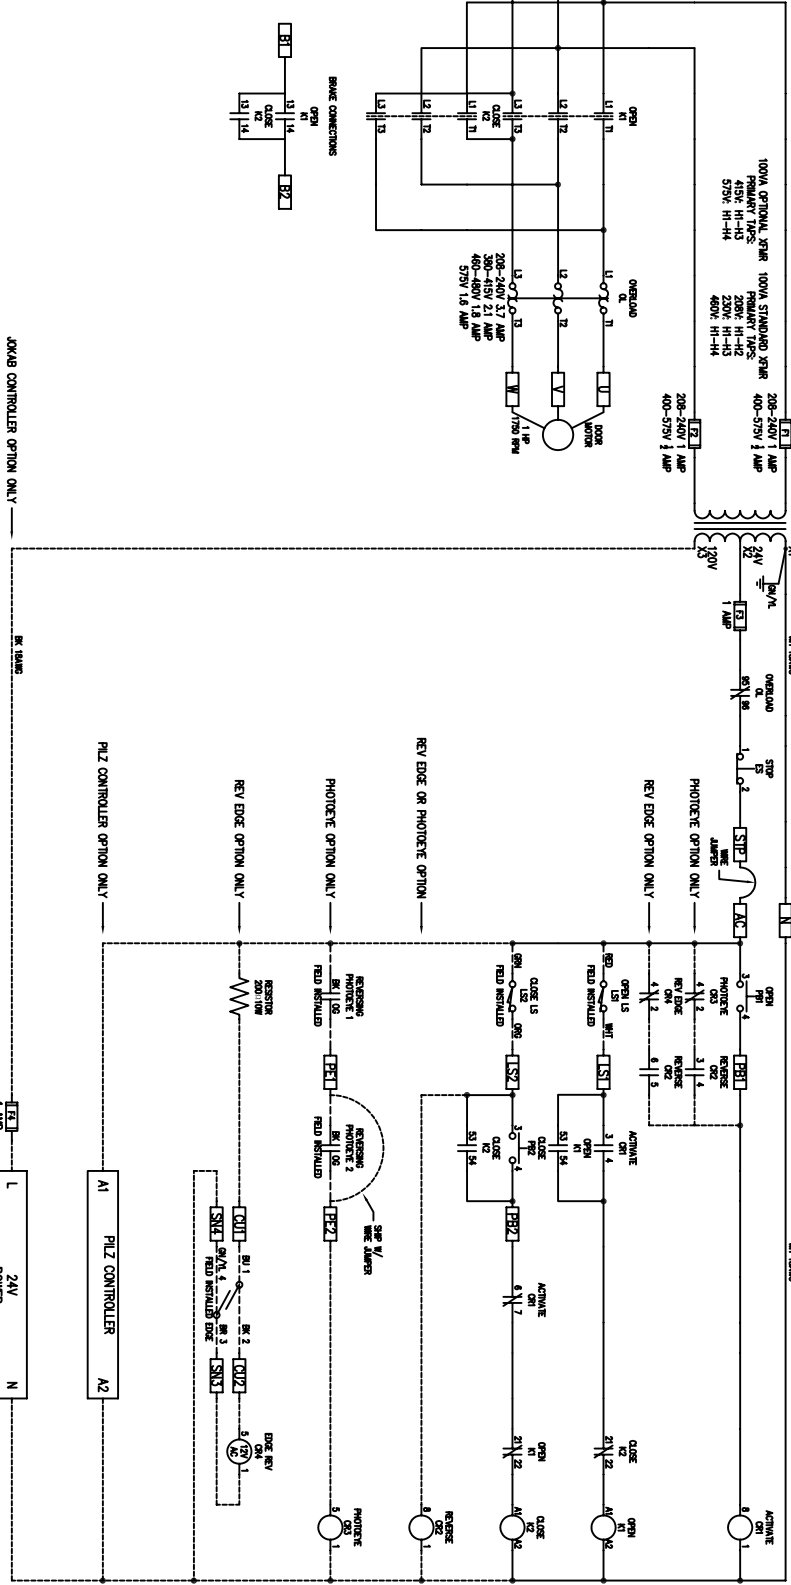

REV	DESCRIPTION	DATE	BY	CHK

CAUTION:
ALL BLACK WIRES ARE AT
POTENTIALLY LETHAL VOLTAGE.

CONTROL WIRING
TO BE 18 AWG
RED UNLESS
OTHERWISE NOTED

100VA OPTIONAL 270V 100VA STANDARD 270V
PRIMARY TAPS: 415V HI-H13
200V HI-H12
200V HI-H11
575V HI-H4

NOTE: BRANCH CIRCUIT PROTECTION
MUST BE SUPPLIED BY THE END USER
AND COMPLY WITH ALL NATIONAL AND
LOCAL ELECTRICAL CODES. SIZING FOR
PROTECTIVE DEVICES MAY BE BASED
ON INTERMITTENT DUTY.

VOLTAGE	MOTOR F.L.A.
208-240	3.65 AMPS
460-480	1.83 AMPS
575	1.5 AMPS
380-400	2.1 AMPS

8 7 6 5 4 3 2 1

RYTHER-HITVE
DOORS INC.
MACHINE GUARDING
WIRING DIAGRAM
5210E030
REV 1.0
11/2/2007
11/2/2007
1746 X