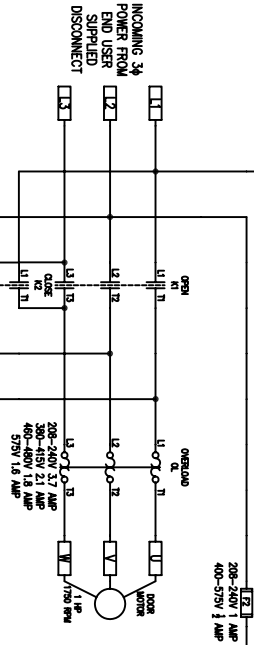

REV	DESCRIPTION	DATE	BY	CHK

CAUTION:
ALL BLACK WIRES ARE AT
POTENTIALLY LETHAL VOLTAGE.

CONTROL WIRING
TO BE 18 AWG
RED UNLESS
OTHERWISE NOTED

100VA OPTIONAL 270V 100VA STANDARD 270V
PRIMARY TAPS: 415V HI-H13
200V HI-H12
200V HI-H11
575V HI-H4

NOTE: BRANCH CIRCUIT PROTECTION
MUST BE SUPPLIED BY THE END USER
AND COMPLY WITH ALL NATIONAL AND
LOCAL ELECTRICAL CODES. SIZING FOR
PROTECTIVE DEVICES MAY BE BASED
ON INTERMITTENT DUTY.

VOLTAGE	MOTOR F.L.A.
208-240	3.65 AMPS
460-480	1.83 AMPS
575	1.5 AMPS
380-400	2.1 AMPS

8 7 6 5 4 3 2 1

RYTHER-HITVE
DOORS INC.
MACHINE GUARDING
WIRING DIAGRAM
5210E030
REV 1.0
11/2/2007
11/2/2007
1746 X